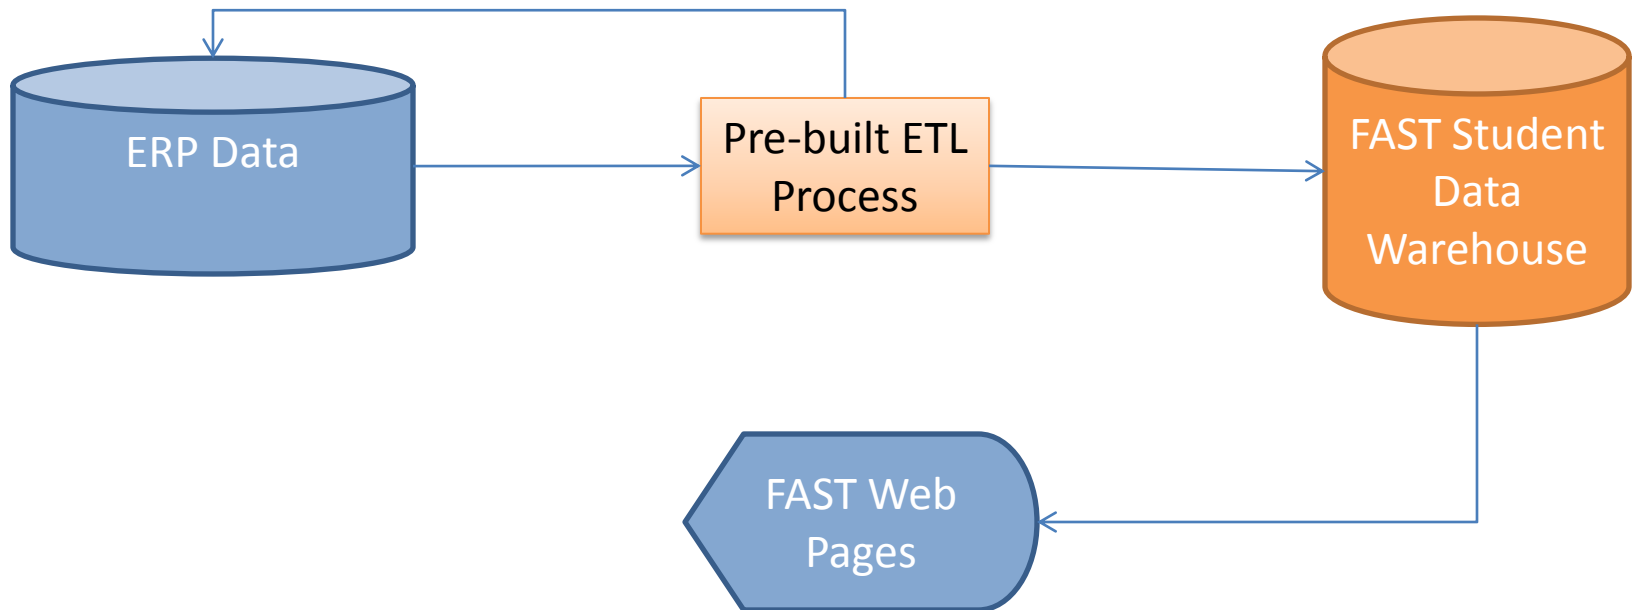

FAST Student

- Turnkey solution
 - Quick to deploy
 - Easy to use
- Built for Administrators and Faculty
- Comes with a Pre-built data warehouse

Data Flow

Data Refresh

Questions?

- Contact us:
 - peteb@mcsl.com
 - lynda@mpsl.com
 - www.youtube.com/fastmcsl
 - www.mcsl.com