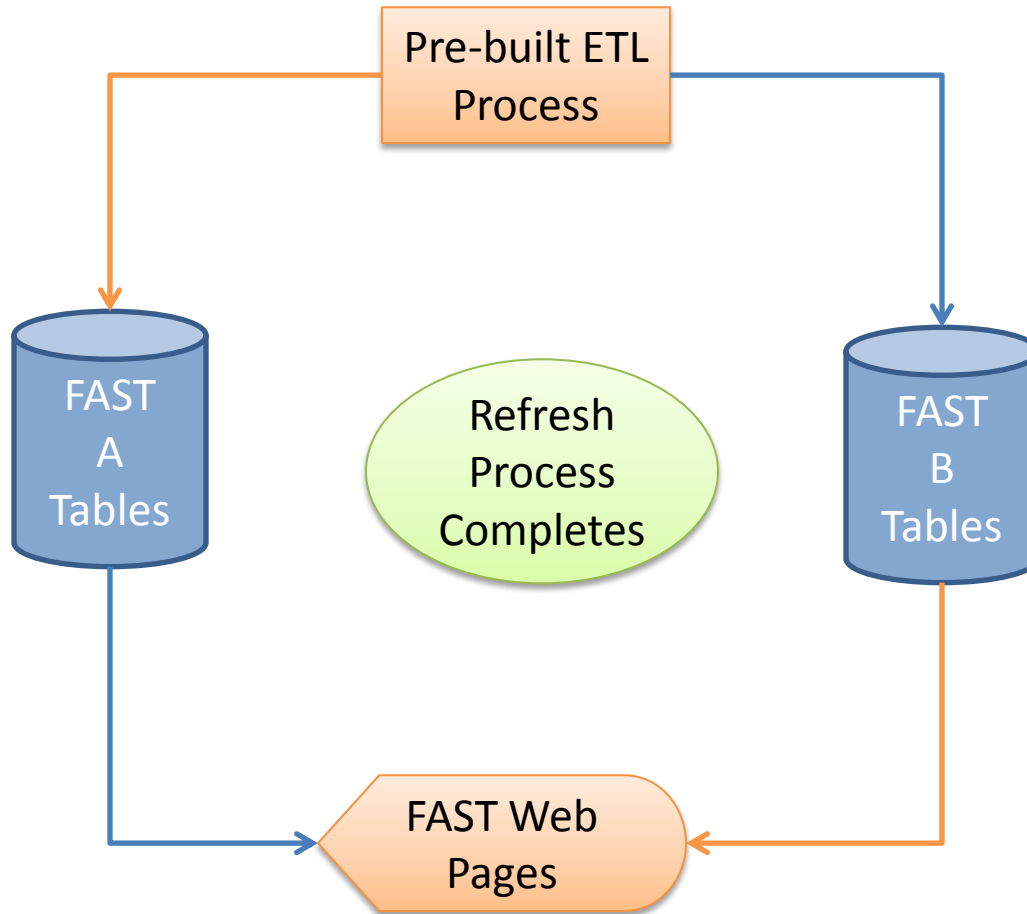

- Working with Post Secondary Institutions since 1994
- Exclusively Higher Education Focused
 - SCT Banner / People Soft / Datatel
- Experts in technology solutions and services for higher education
- Developed FAST – Fast Administrative Support Tools

FAST Student

- Turnkey solution
 - Quick to deploy
 - Easy to use
- Built for Administrators and Faculty
- Comes with a Pre-built data warehouse

Data Flow

Data Refresh

Questions?

- Contact us:
 - peteb@mcsl.com
 - lynda@mpsl.com
 - www.youtube.com/fastmcsl
 - www.mcsl.com