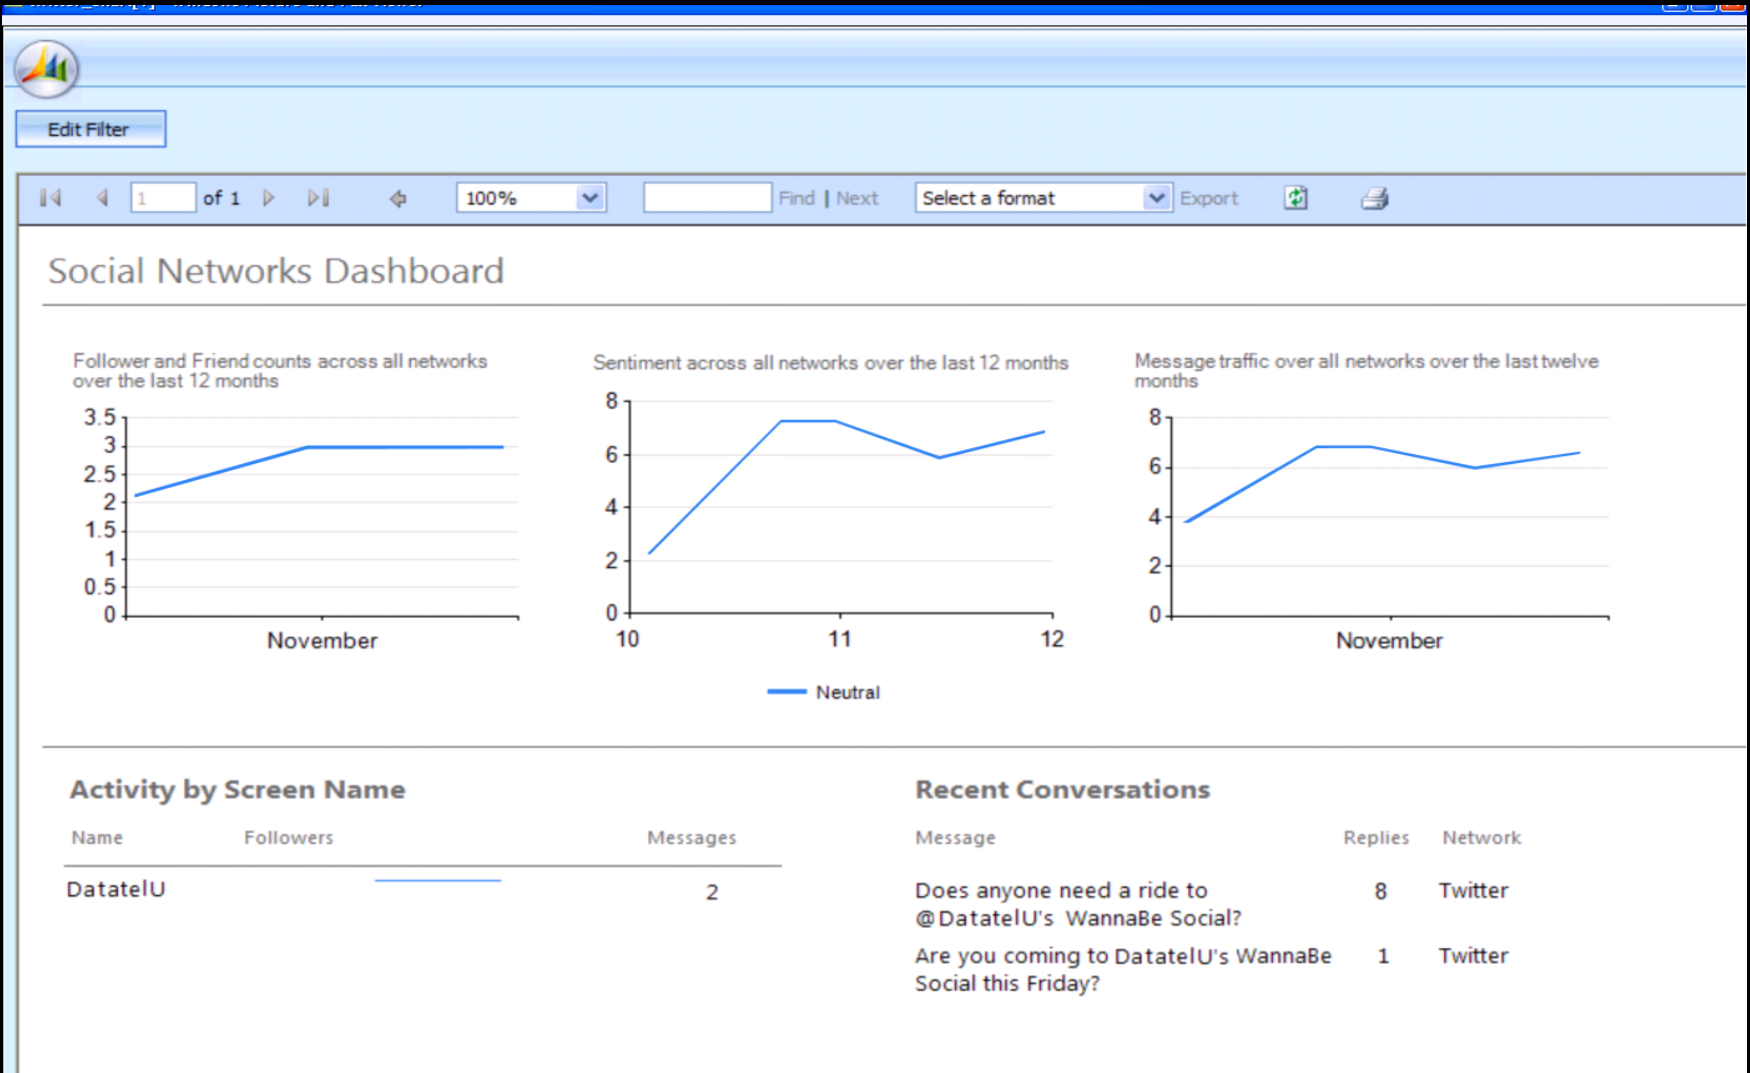

1 of 66 selected. Page 1 ▾

All # A B C D E F G H I J K L M N O U V W X Y Z

Recruiter and Social Media

Live Demonstration

Datatel Recruiter - Key Benefits

- 360 degree views
- Real-time analytics
- Events and communications management
- Access the data you need
- Integrated with Colleague